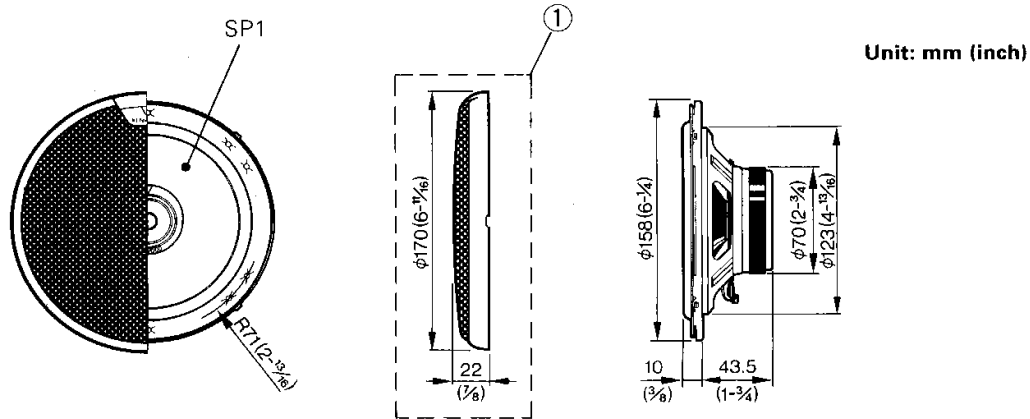

DOOR/REAR DECK SPEAKER

KFC-1665

SERVICE MANUAL

KENWOOD

©1996-1 PRINTED IN JAPAN
B51-6947-00 (MC) 1342

EXTERNAL VIEW

Unit: mm (inch)

PARTS INCLUDED

- ① × 2
- ② 4.5m(15ft) × 2
- ③ φ4 × 30 × 6
- ④ × 6

PARTS LIST

★ New parts
Parts without **Parts No.** are not supplied.
Les articles non mentionnés dans le **Parts No.** ne sont pas fournis.
Teile ohne **Parts No.** werden nicht geliefert.

Ref No.	New Parts	Parts No.	Description
①		B06-0975-08	Grille ass'y
②		E30-5283-08	Speaker cord
③, ④		N99-1086-18	Screw set
SP1	★	T15-0304-08	Speaker

SPECIFICATIONS

- Speakers
- Woofers 158mm(6in) Film Overlaid
Cone Type 160g(5.5oz) Magnet
 - Tweeter 35mm(1-3/8in) Balanced Dome Type
 - Peak Power 80 Watts
 - Frequency Response 45Hz~20,000Hz
 - Sensitivity 91dB/W at 1m
 - Impedance 4 Ohms
 - Net Weight With Grille 1,200g(2.6lb)/Pair